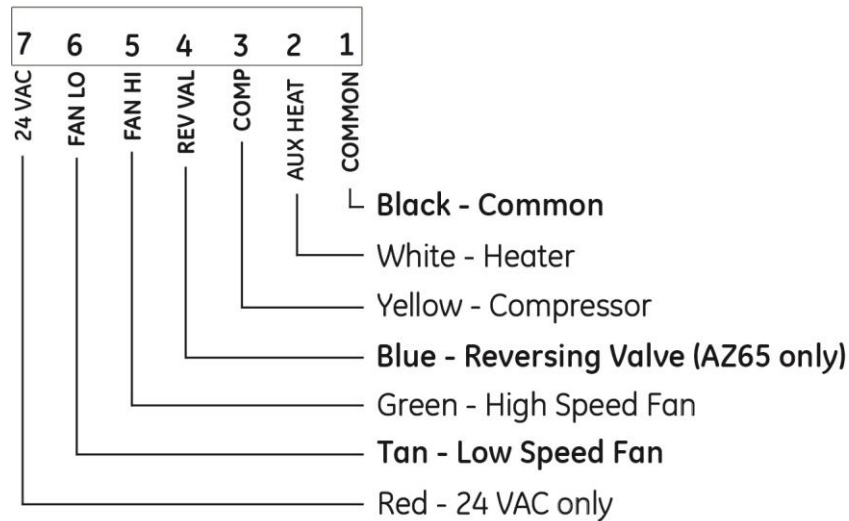

Wall Thermostat Wiring

When wiring a wall thermostat to the AZ45/AZ65 series Zonelines it is important to match the wire designations to the thermostats terminals as the wire colors have changed from the previous models.

Present configuration

Original configuration