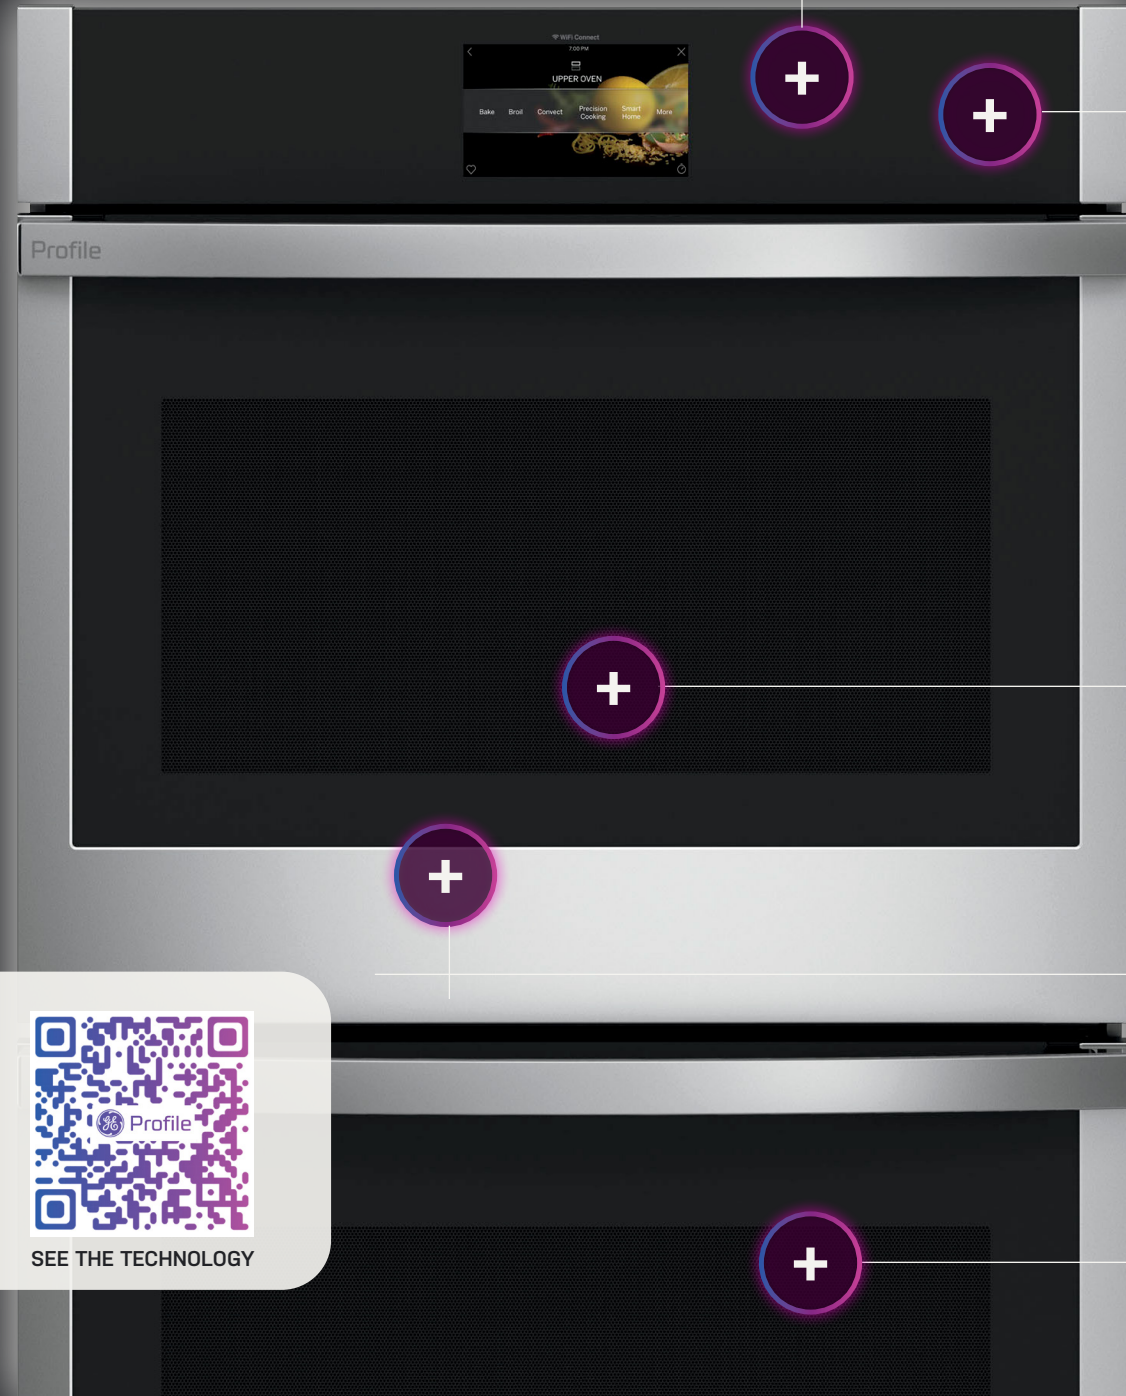

Discover Smarter Innovation with GE Profile, bringing the latest in meaningful innovation to tech-loving Feature Seekers. **This is smarter living.**

INNOVATIONS

We're revolutionizing the way homes work with features that allow you to do more: through remote monitoring, voice activation and technology that takes the guesswork out of cooking and cleaning.

This is smarter cooking.

Whether you're checking in on your meal with livestreaming footage to your smartphone, or simply air frying a family favorite, GE Profile ovens are filled with features that make cooking easier.