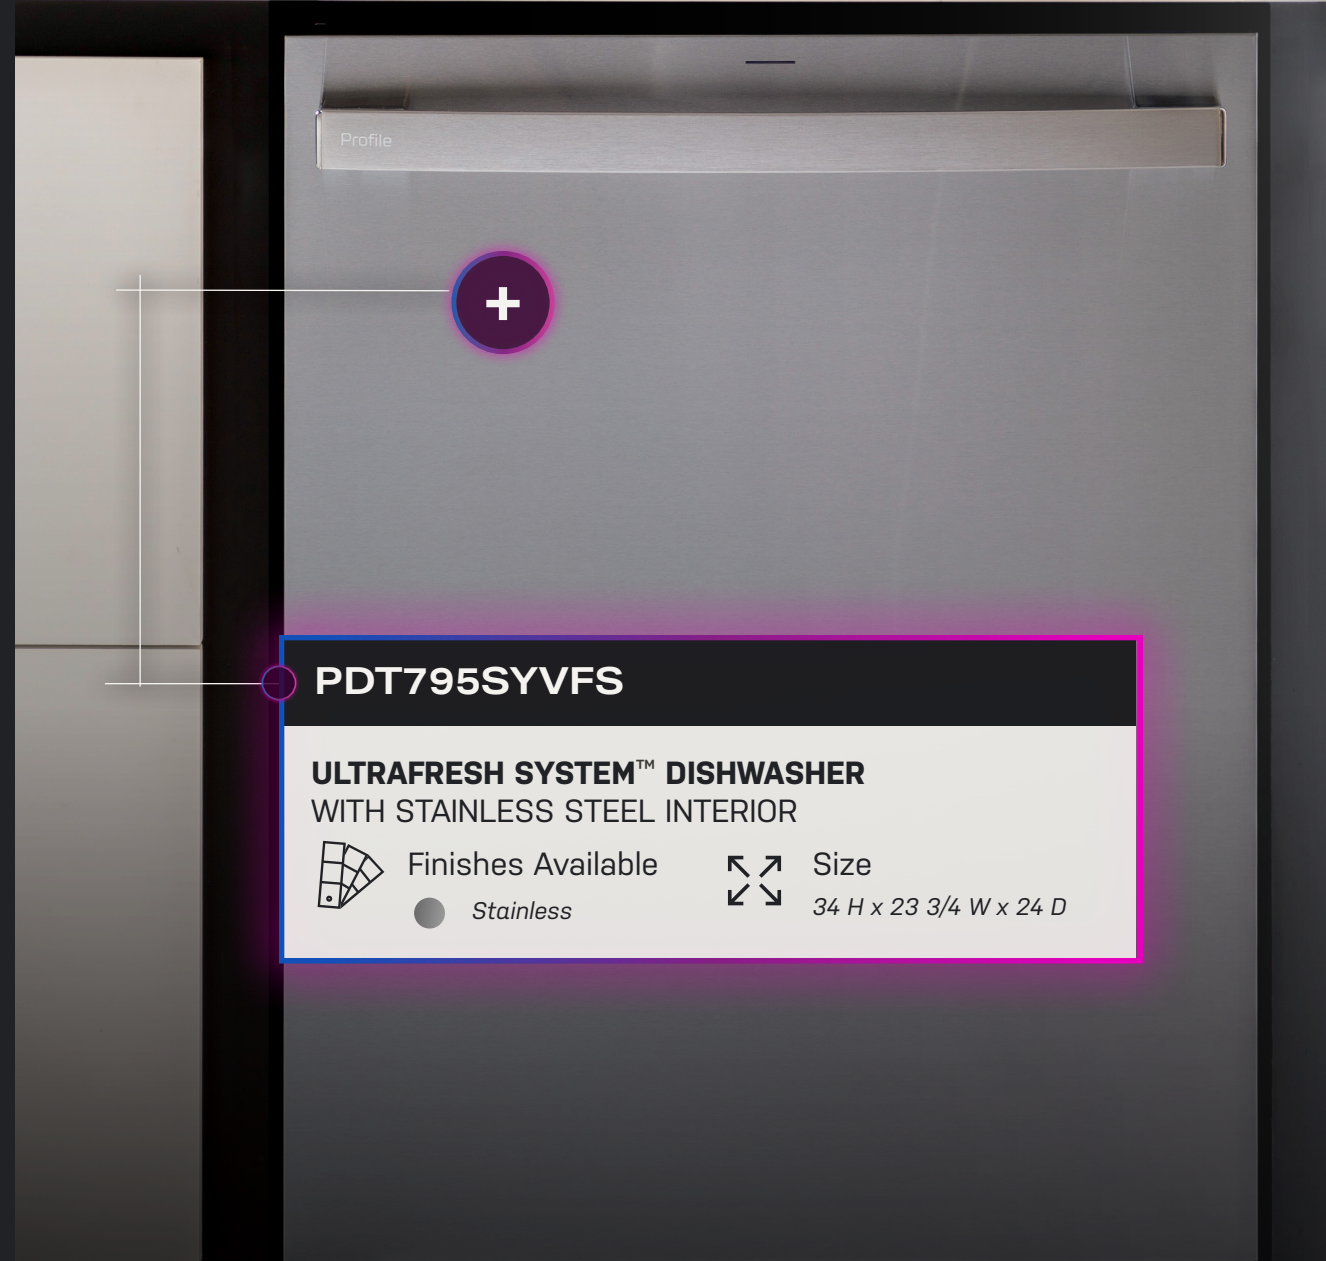

Deep Clean Washing 3rd Rack
makes it simple for you to unlock optimal wash and dry performance. Innovative dishwasher sensors and intelligent machine learning enhance and improve cycles over time.

Microban® Technology
Helps reduce 99% of bacteria growth on treated surfaces compared to untreated surfaces.

PDT795SYVFS

ULTRAFRESH SYSTEM™ DISHWASHER WITH STAINLESS STEEL INTERIOR

 Finishes Available  Size
 ● Stainless 34 H x 23 3/4 W x 24 D

Featured Products

PDT715SYVFS
 ENERGY STAR® Smart Dishwasher with Microban® Antimicrobial Protection, 44 dBA