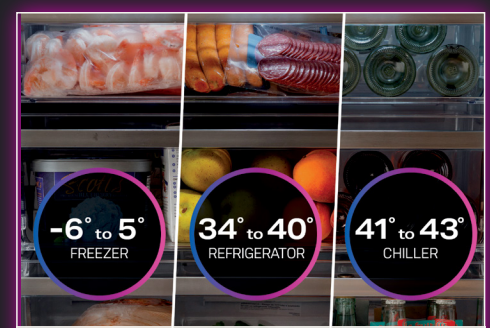

Fully Convertible Temperature Zone
Choose the best temperature for your needs in this innovative, fully convertible zone that includes Fridge, Freezer and Beverage Chiller options