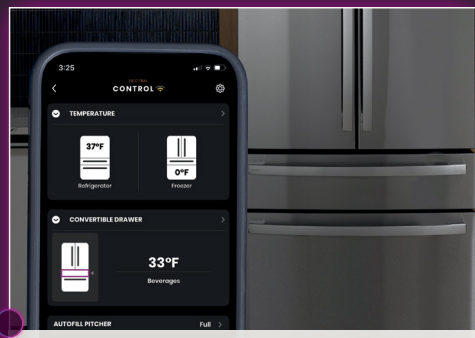

- Electric
- Stainless
- 30"
- Double, single, left & right

PHS930YPFS

30" Smart Slide-In Fingerprint Resistant Front-Control Induction and Convection Range

- Electric
- Stainless
- 30"

PHP9036DTBB

36" Built-In Touch Control Induction Cooktop

- Electric
- Black
- Stainless
- 36"

"Induction cooking and that precision make smart cooking on a stove top a lot more realistic, or easier for you to do."

- David Cogen, TheUnlockr.com

This is smarter chilling.

Built-In WiFi
Allows you to receive notifications, control temperatures, adjust LED light wall brightness and more from your smart device.

LED Wall
The showcase LED light wall sheds bright, uniform light throughout the interior of this refrigerator.