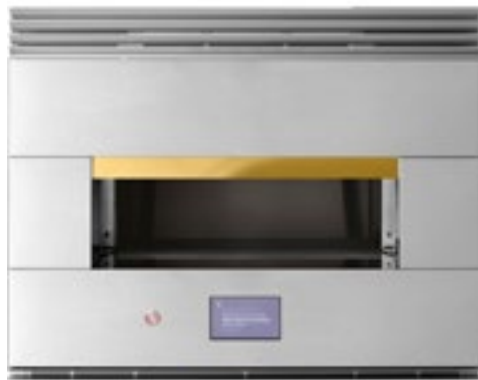

Z E P 3 0 F R S S

30" Hearth Oven

Handcrafted luxury can be found in every aspect of the design, from the brushed stainless exterior to the simple touch controls. Flush installation offers a look of seamless perfection that installs flush with surrounding cabinetry.