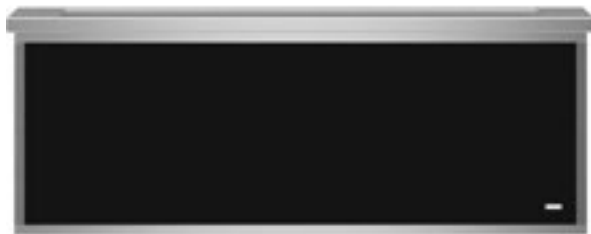

Z T W 9 0 0 S S N S S

30" Minimalist Warming Drawer

Streamlined design and precisely machined metals create a contemporary yet functional aesthetic. Experience the luxury of perfectly heated dishes with this spacious 1.9 cu. ft. warming drawer.

ZXS900PSNSS - 30" Minimalist Storage Drawer