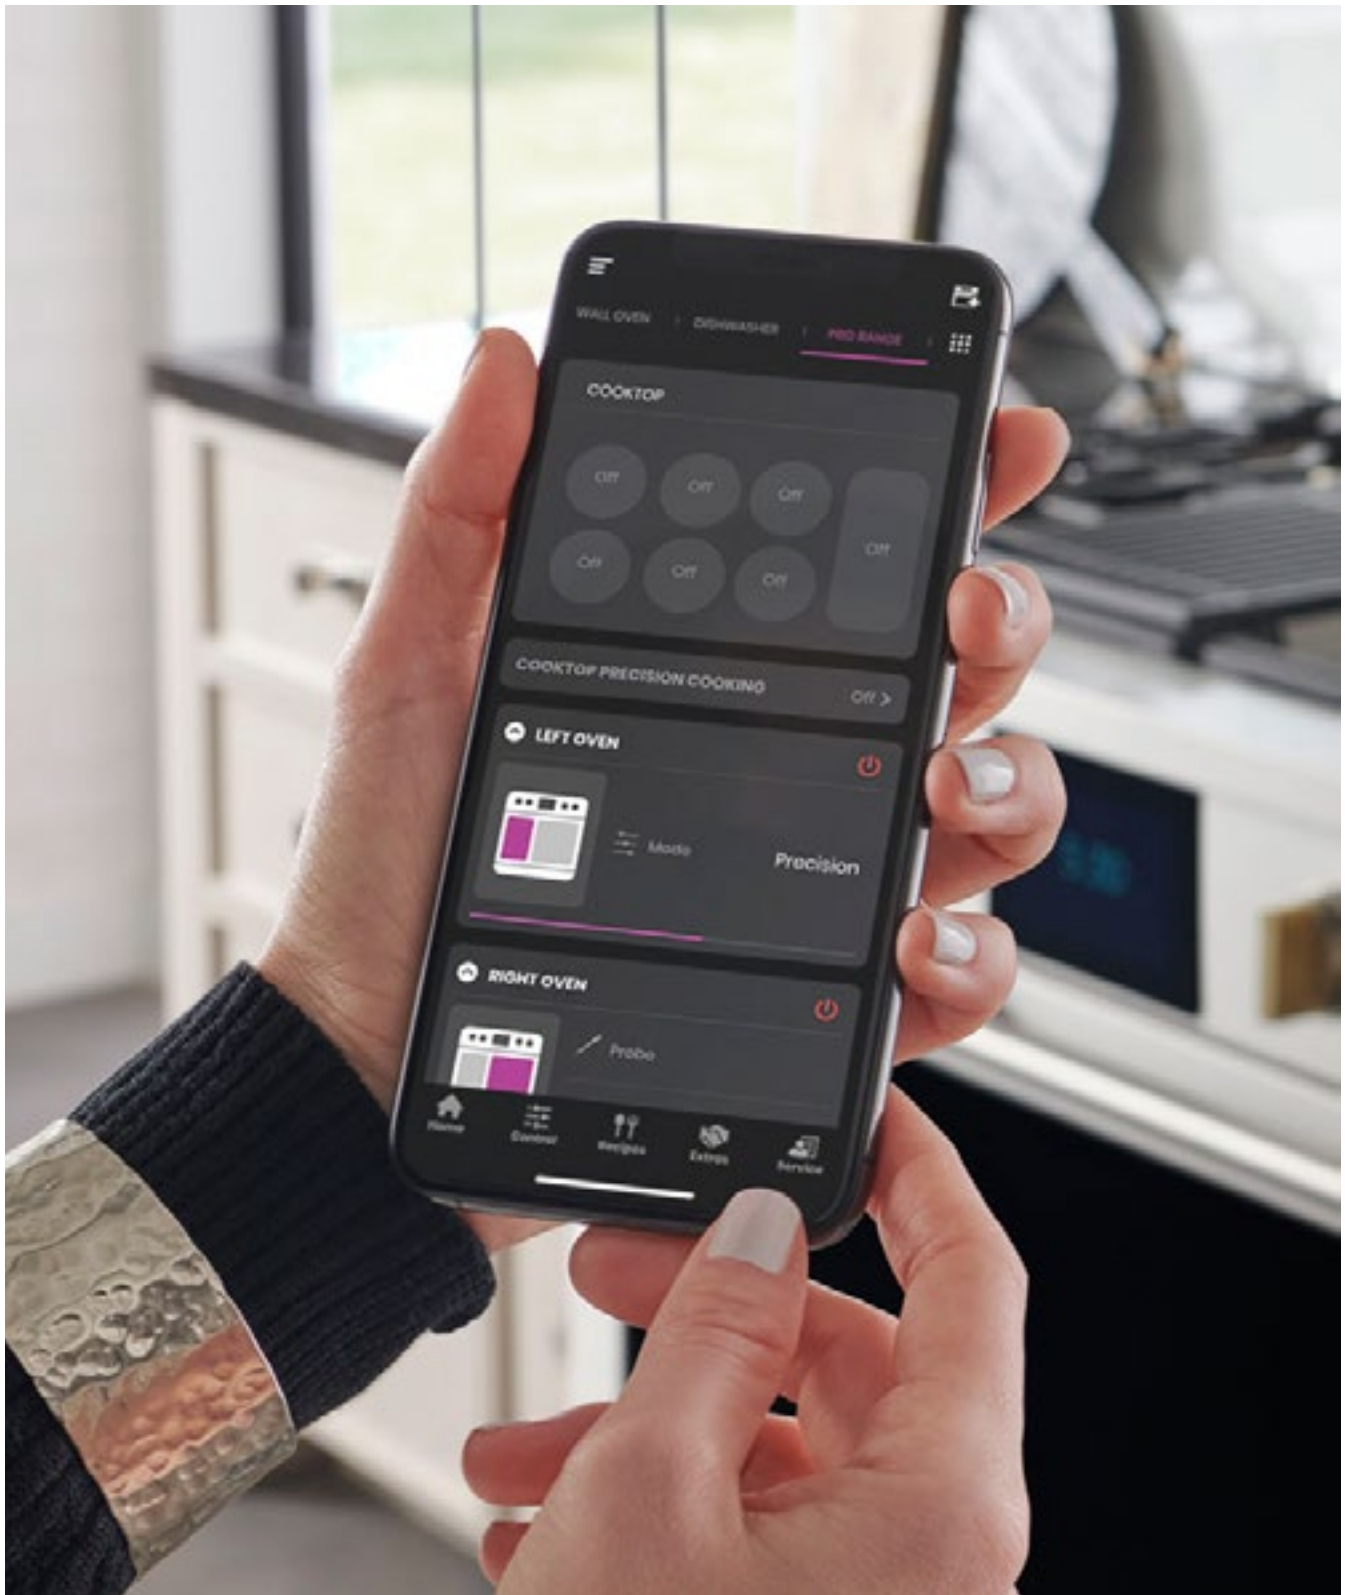

- LAURA UMANSKY

Featured: ZDP484NGT55 - 48" Dual-Fuel Professional Range

C O N N E C T E D

Home is more connected than ever, and your Monogram appliances seamlessly fit into your life. Know the status of your appliances at any time. Reports, updates, and notifications are right at your fingertips, and keep you in sync with your entire home.