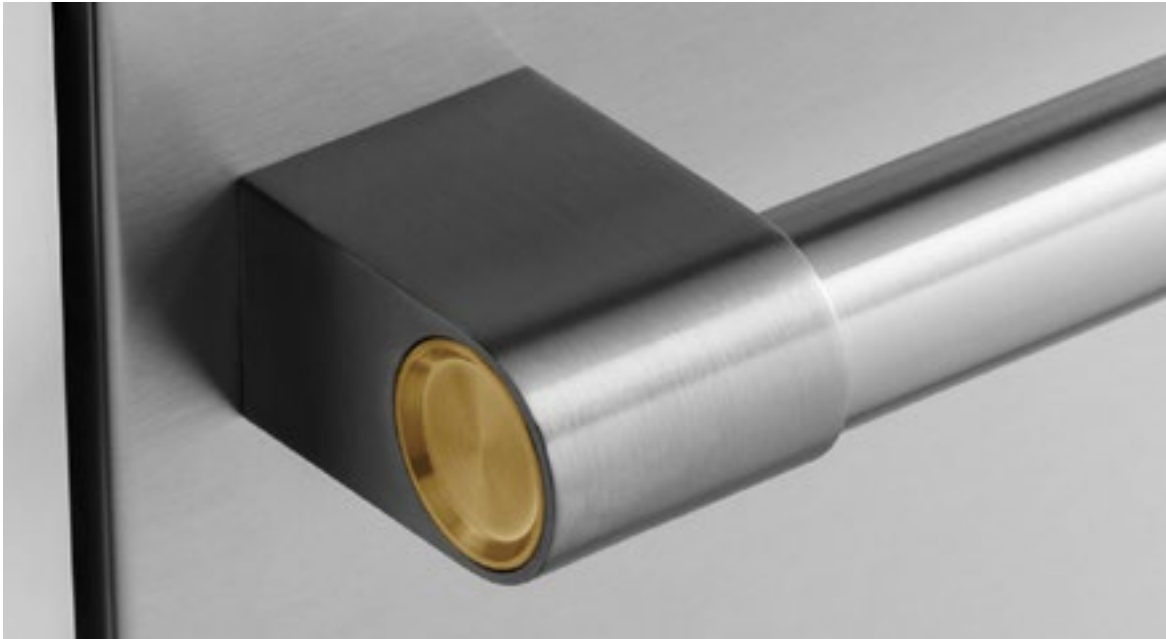

PRODUCT
PORTFOLIO

STATEMENT COLLECTION